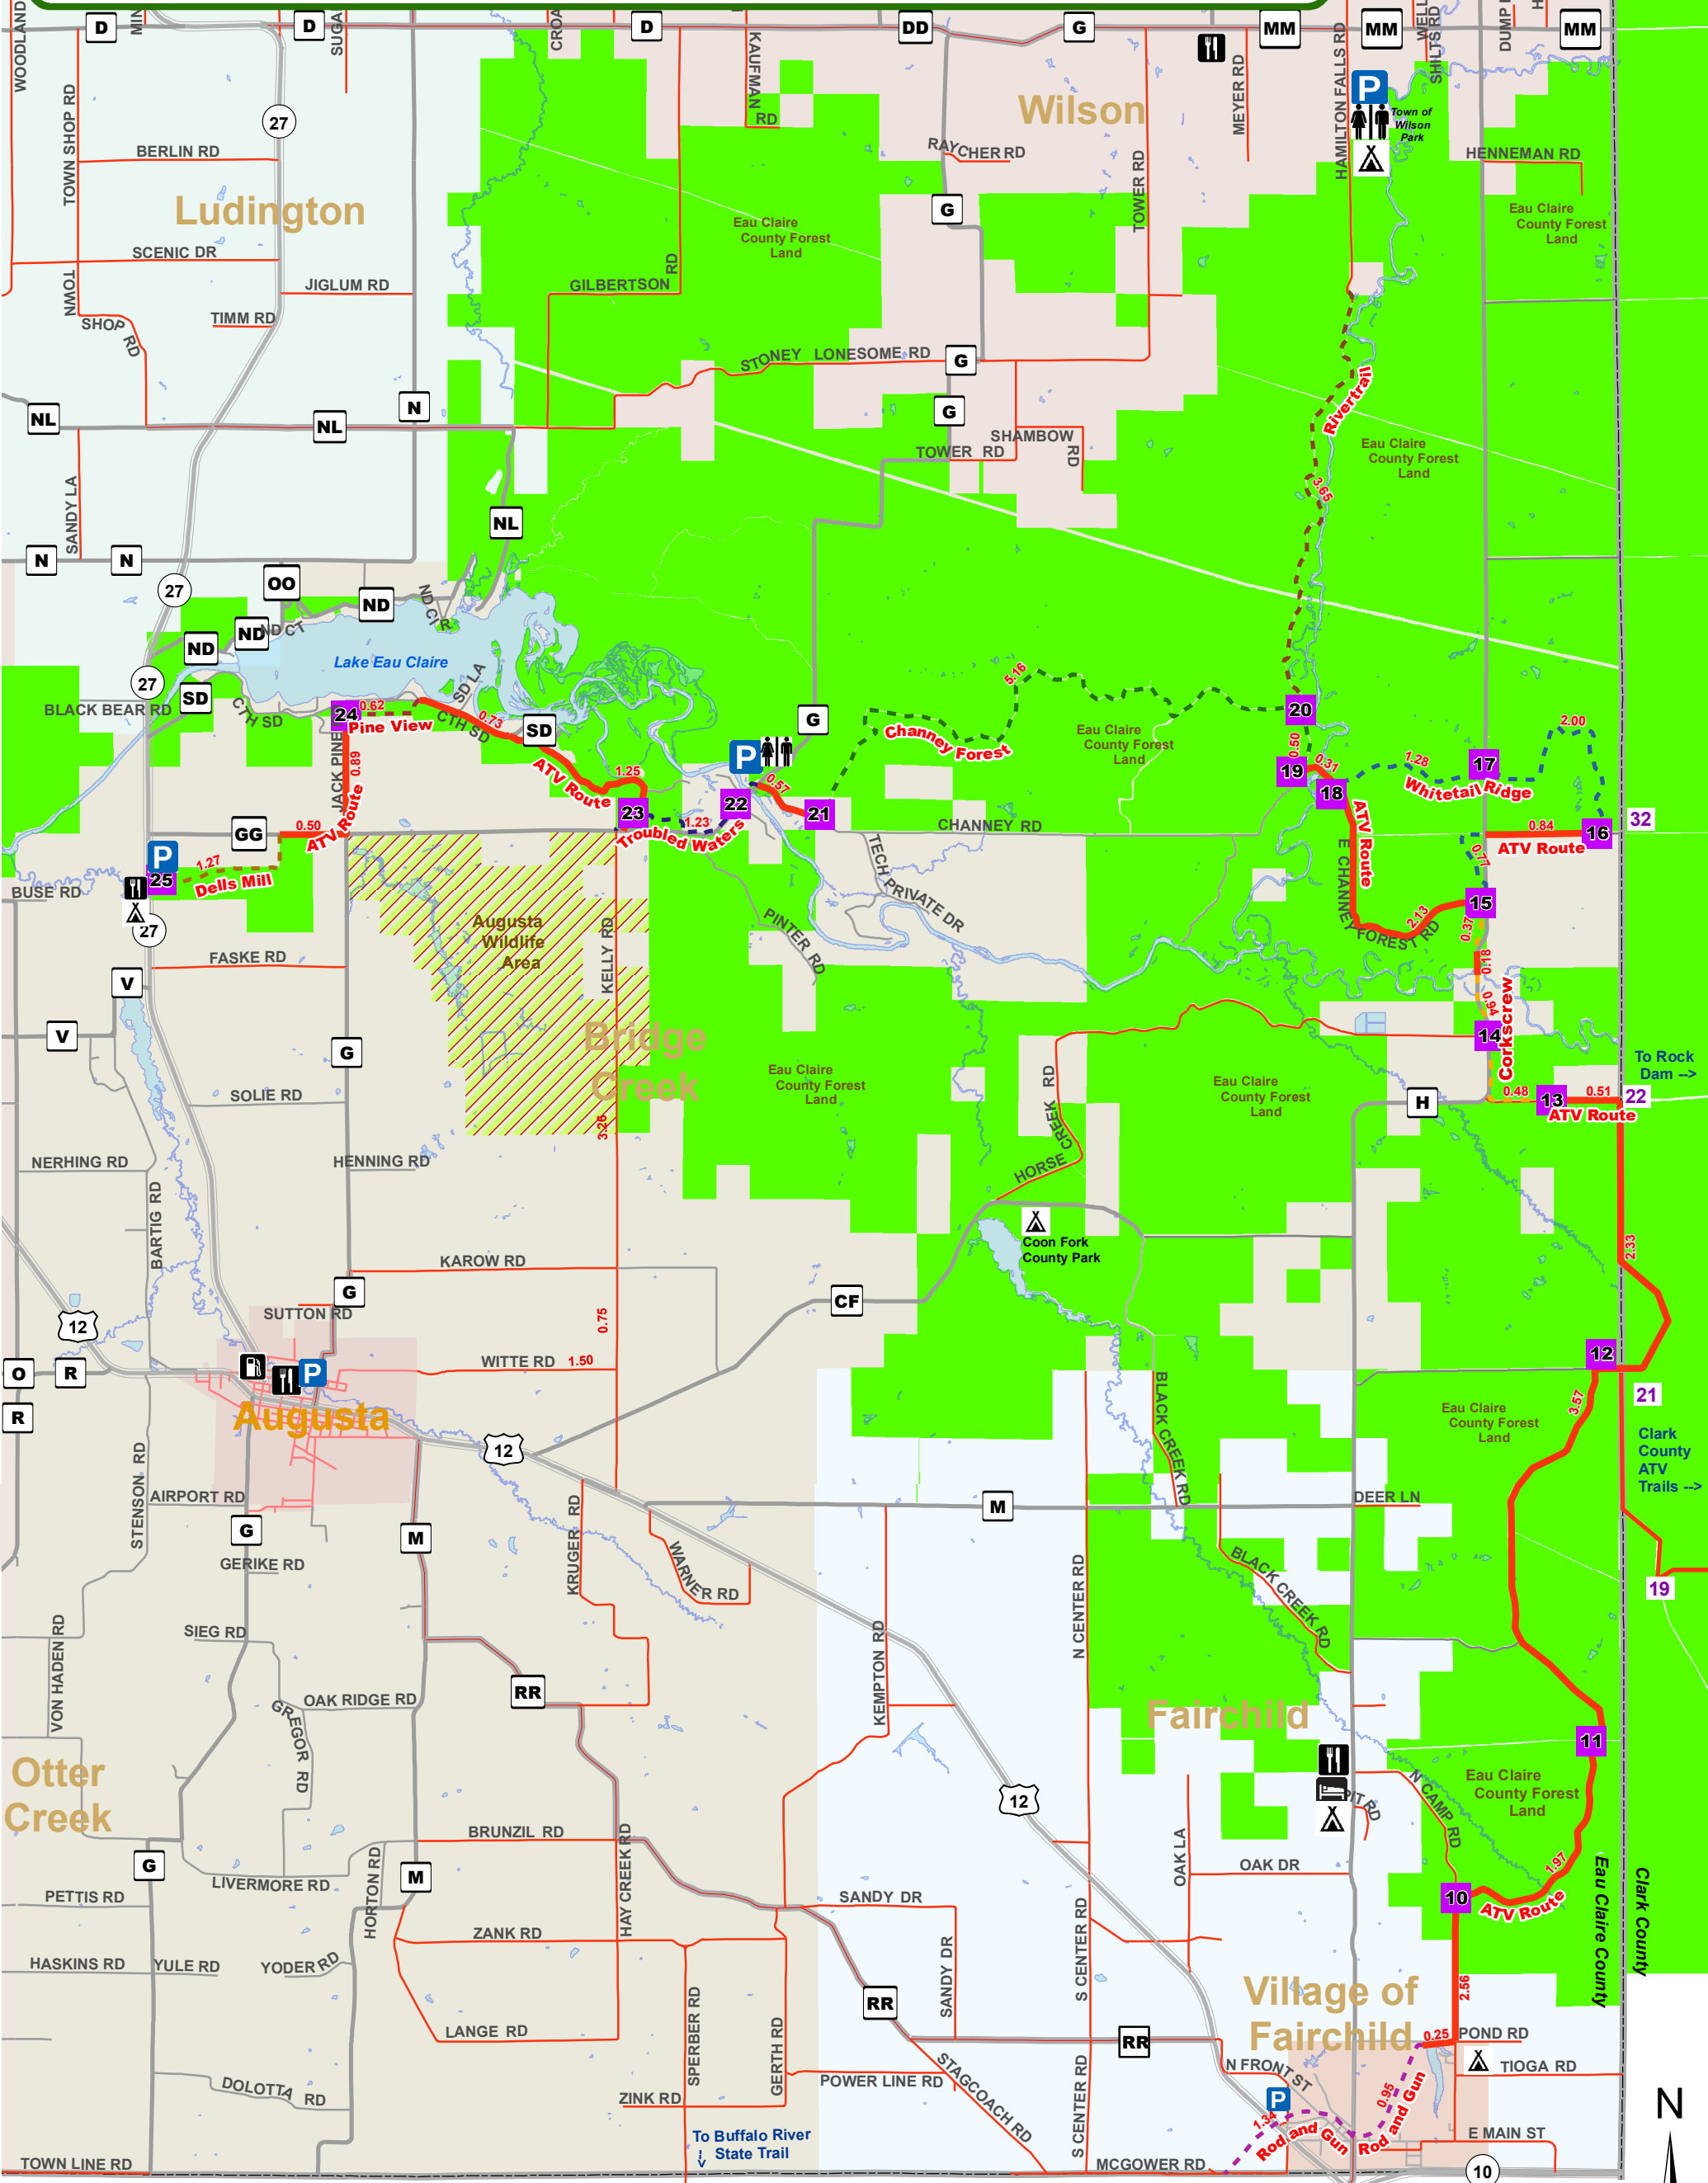

Chippewa County

COUNTY LINE RD

ATV Trail Map Legend

- ATV Routes
- - - ATV Trail
- No ATVs Allowed
- 2.17 Approx. Trail Distance (mi.)
- 26 Intersection Markers
- County Forest Lands
- Augusta Wildlife Area
- P Parking
- Camping
- Lodging
- Restrooms
- Food
- Gas

Jackson County

Eau Claire County ATV Trails