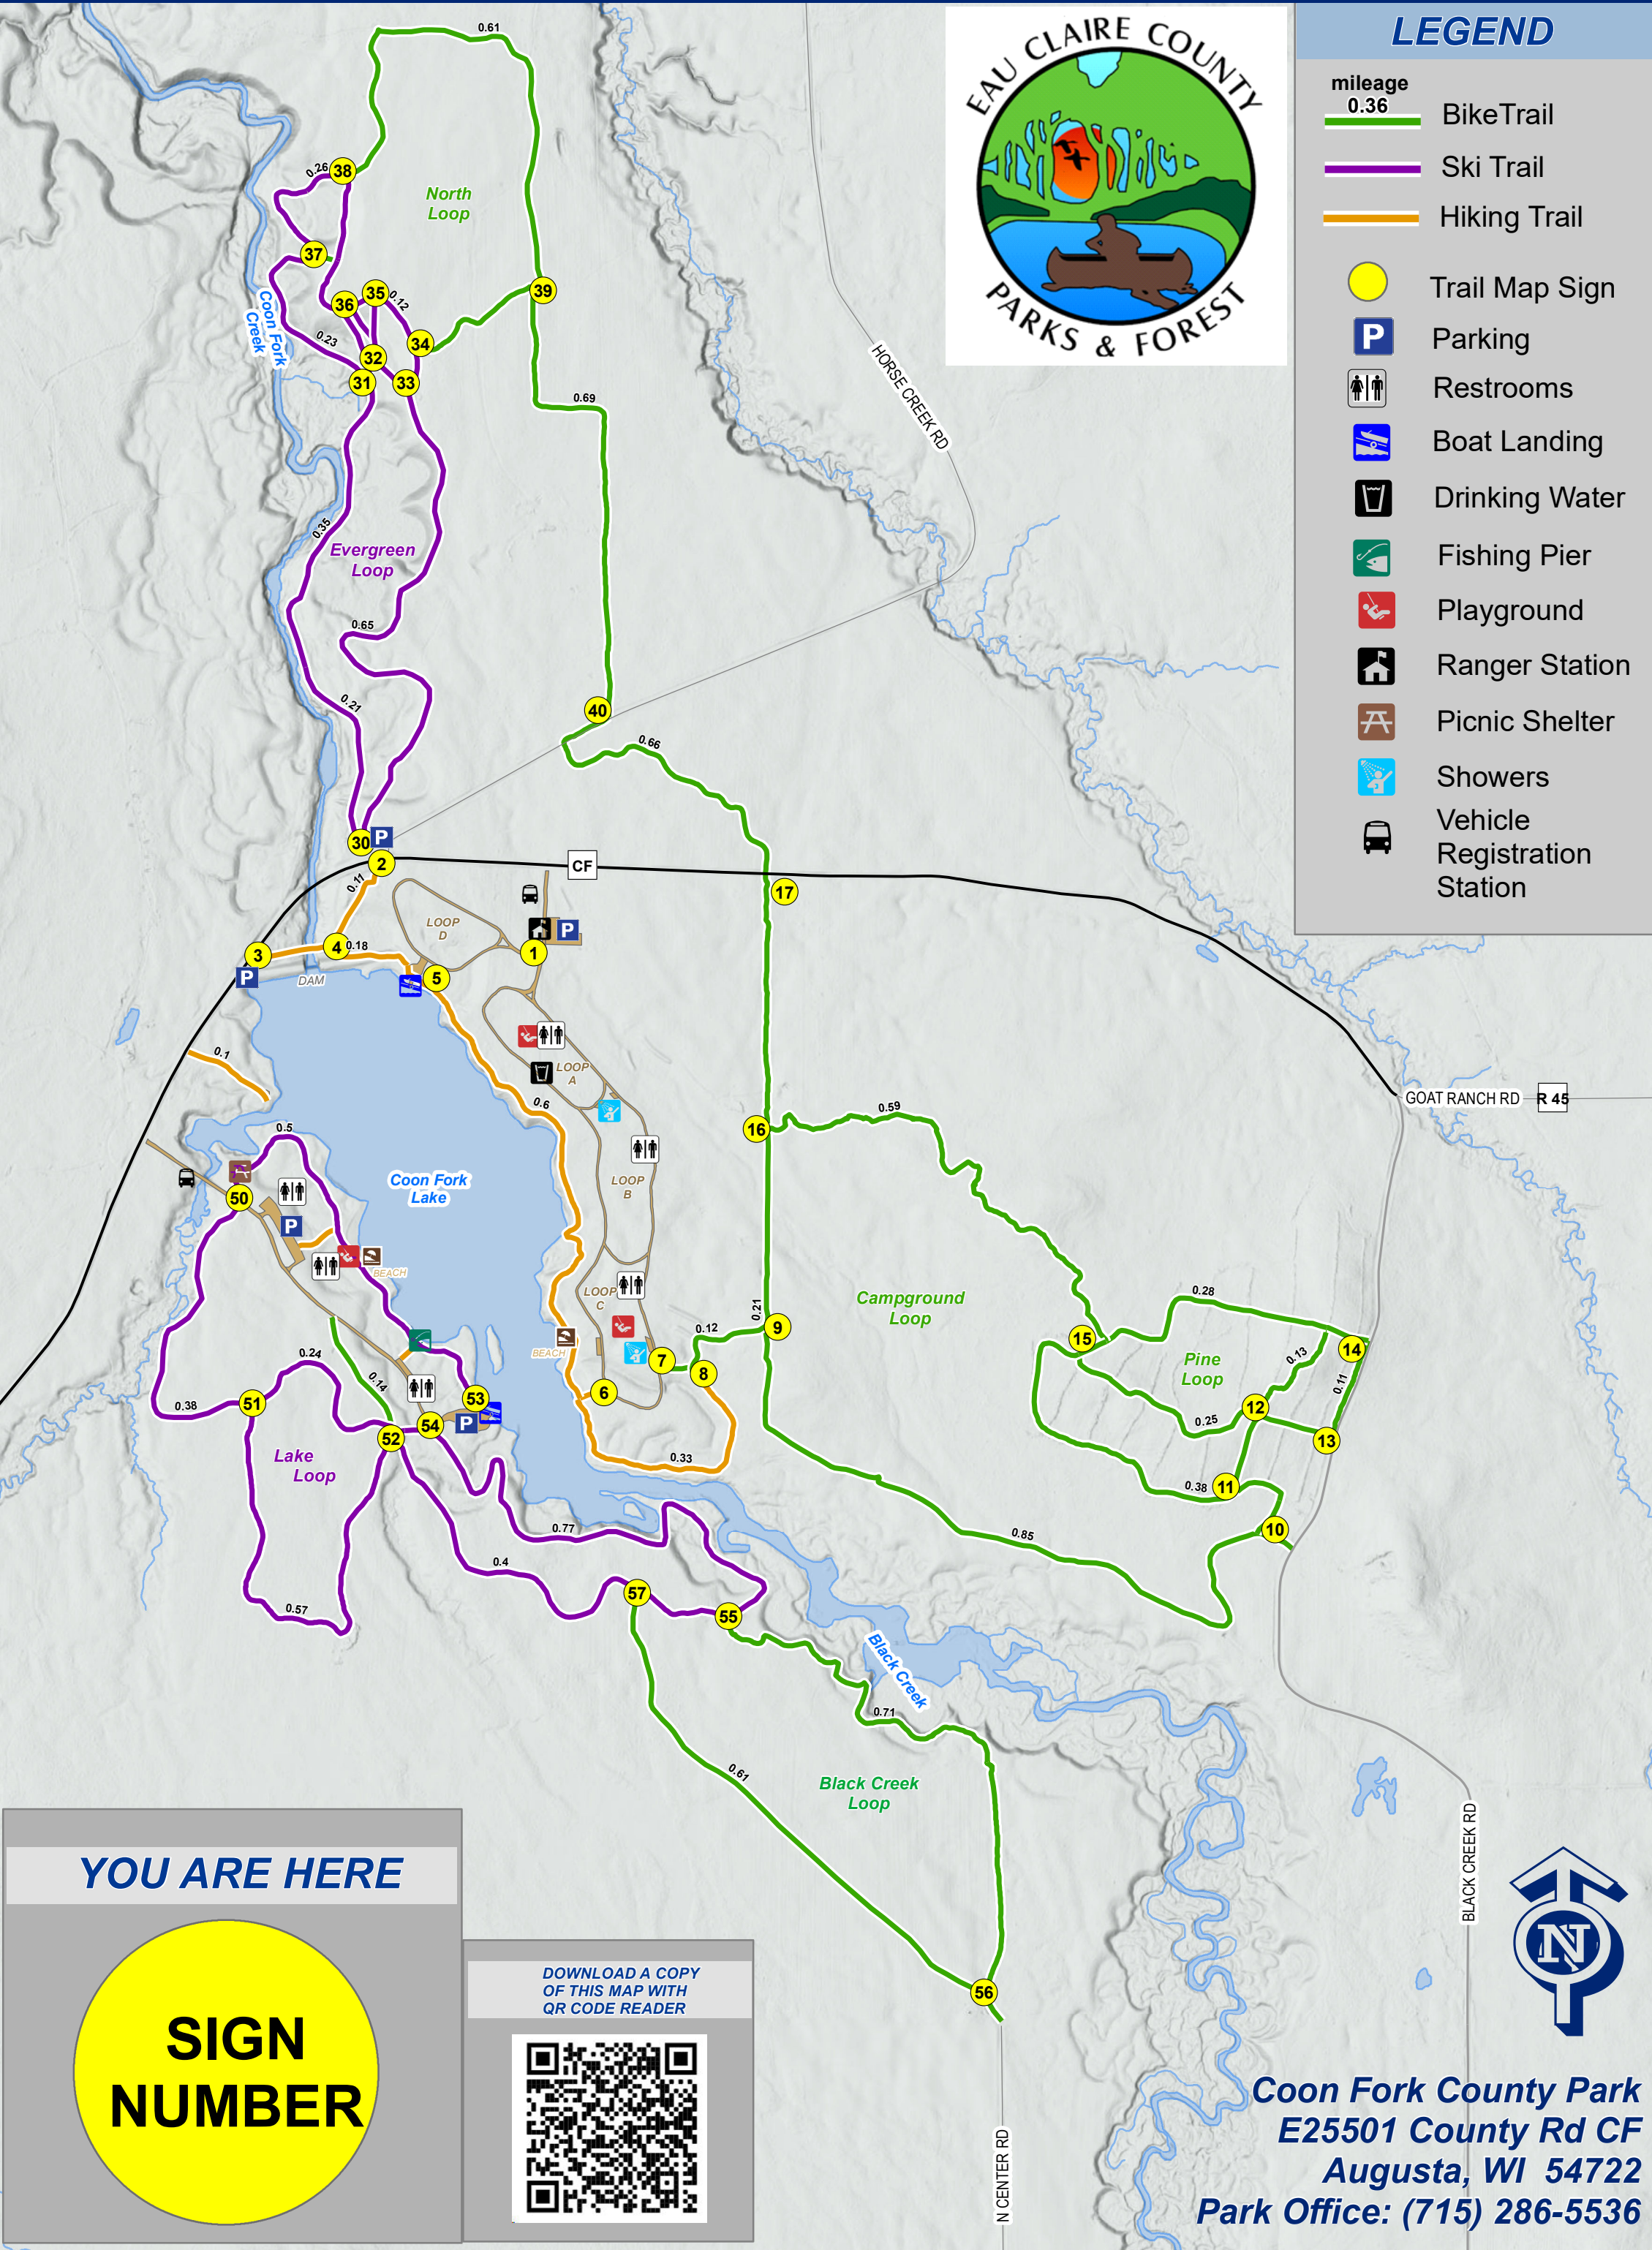

COON FORK AREA TRAIL MAP

LEGEND

- mileage
0.36
- Bike Trail
 - Ski Trail
 - Hiking Trail
 - Trail Map Sign
 - Parking
 - Restrooms
 - Boat Landing
 - Drinking Water
 - Fishing Pier
 - Playground
 - Ranger Station
 - Picnic Shelter
 - Showers
 - Vehicle Registration Station

YOU ARE HERE

DOWNLOAD A COPY OF THIS MAP WITH QR CODE READER

Coon Fork County Park
E25501 County Rd CF
Augusta, WI 54722
Park Office: (715) 286-5536