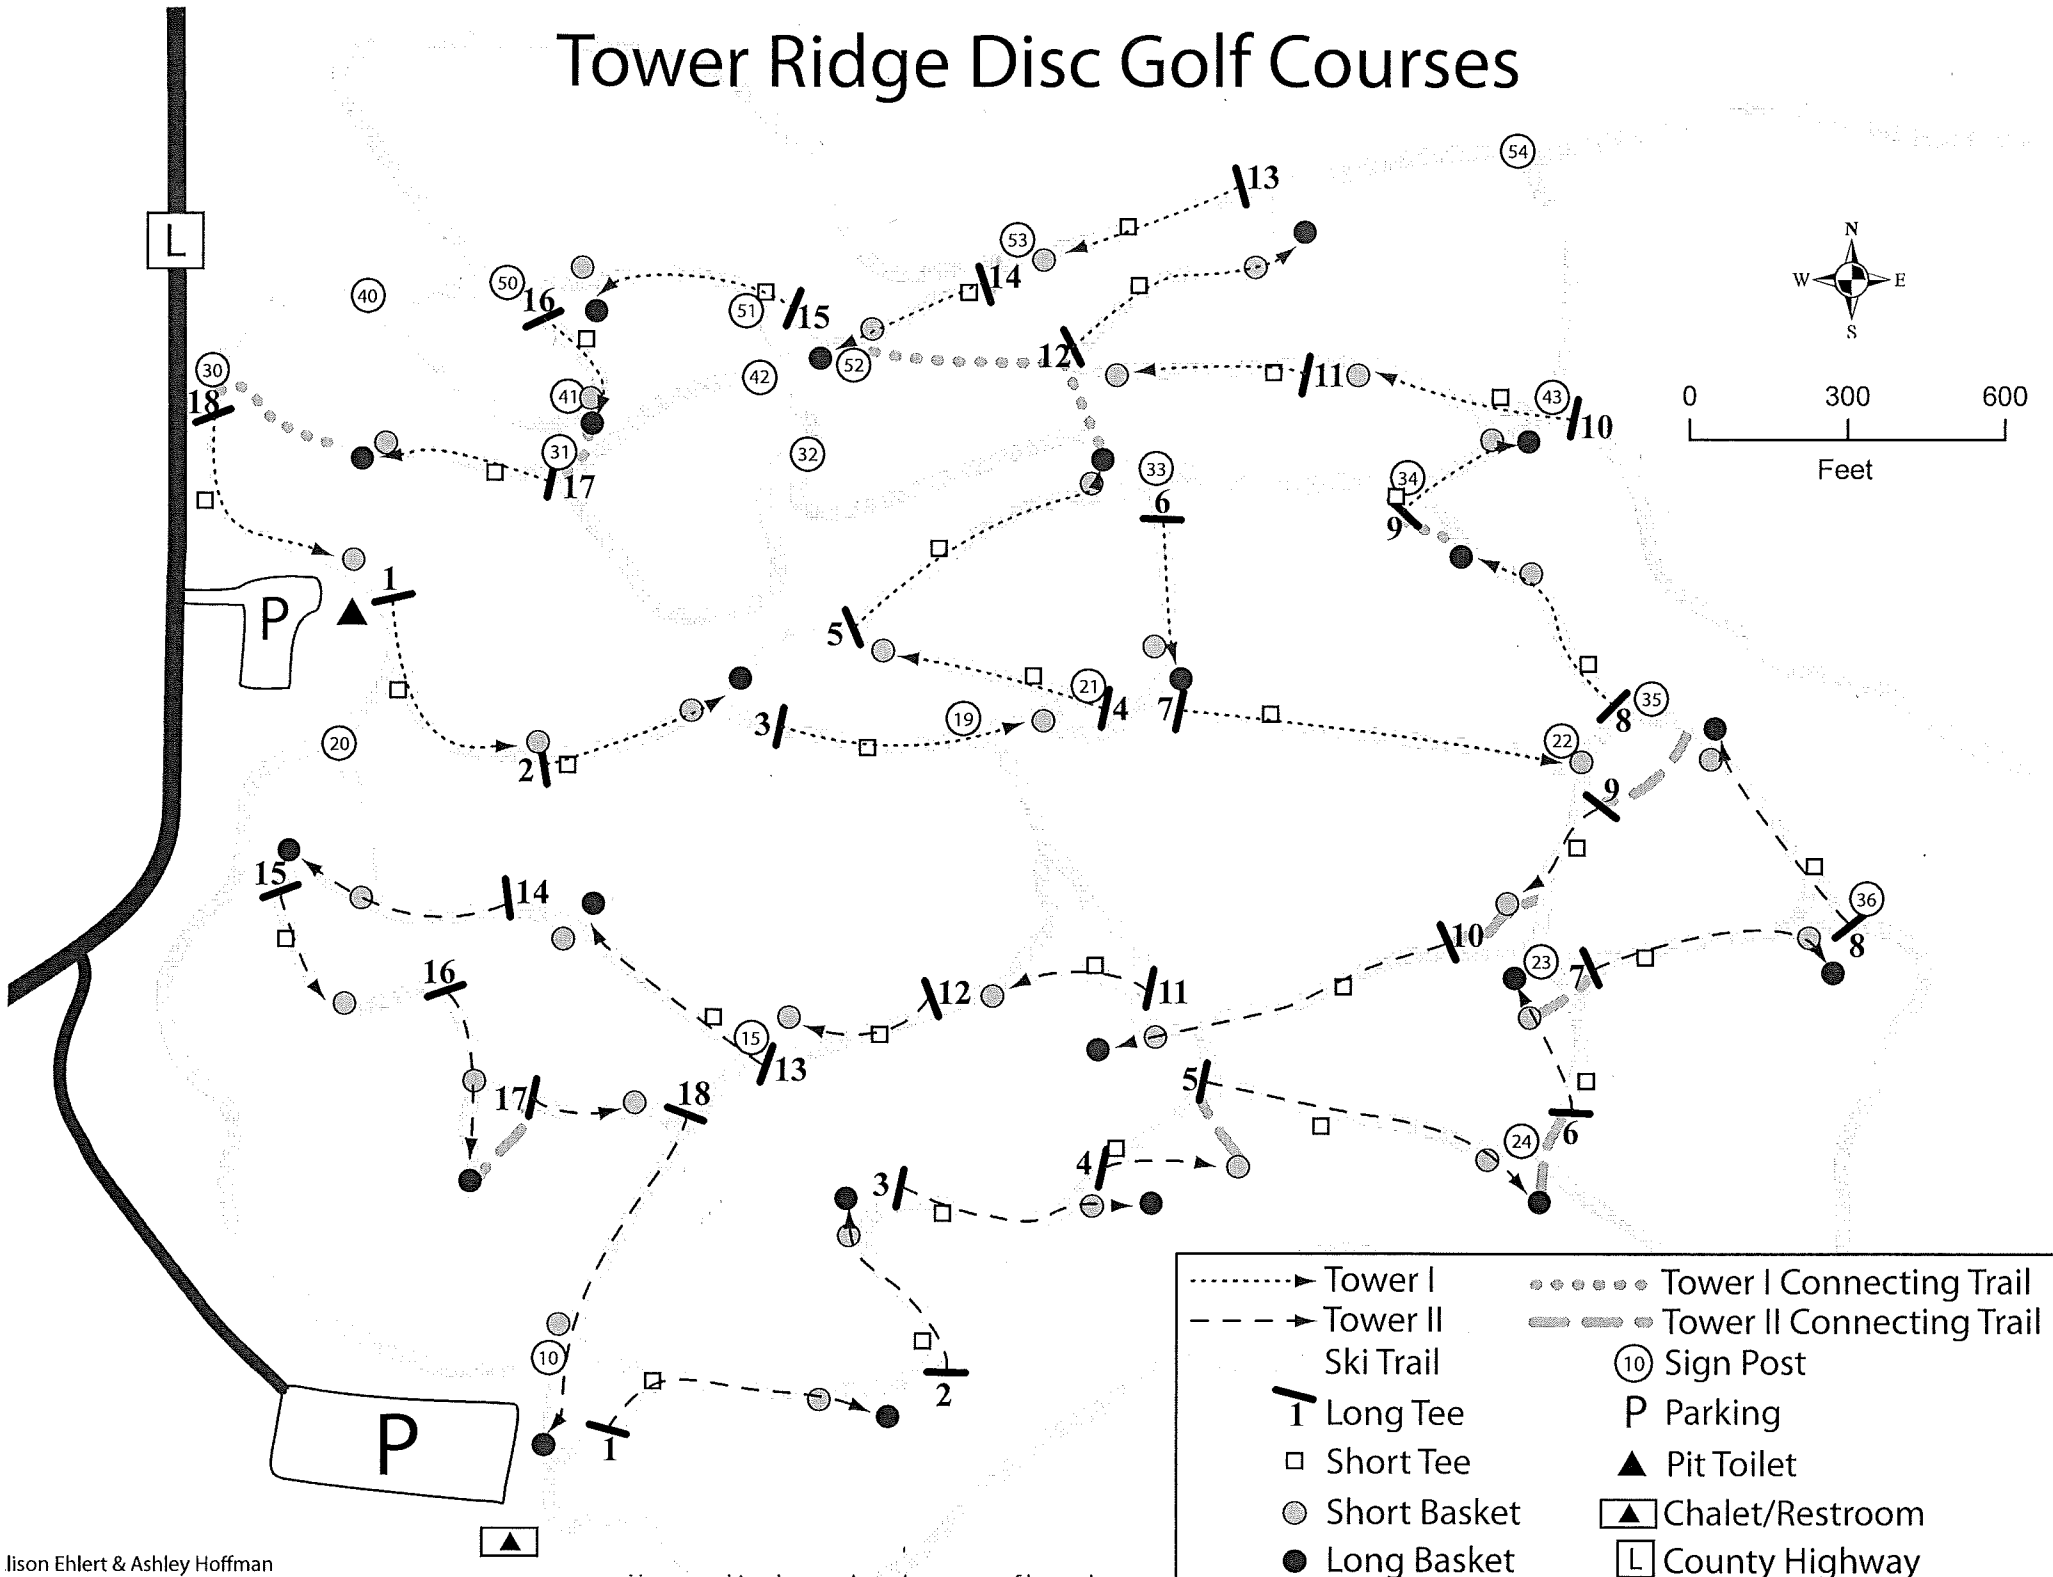

Tower Ridge Disc Golf Courses

- | | | | |
|--------|--------------|--------|---------------------------|
|> | Tower I |> | Tower I Connecting Trail |
| - - -> | Tower II | - - -> | Tower II Connecting Trail |
| - - - | Ski Trail | ⊙ | Sign Post |
| T | Long Tee | P | Parking |
| □ | Short Tee | ▲ | Pit Toilet |
| ● | Short Basket | ▲ | Chalet/Restroom |
| ● | Long Basket | L | County Highway |