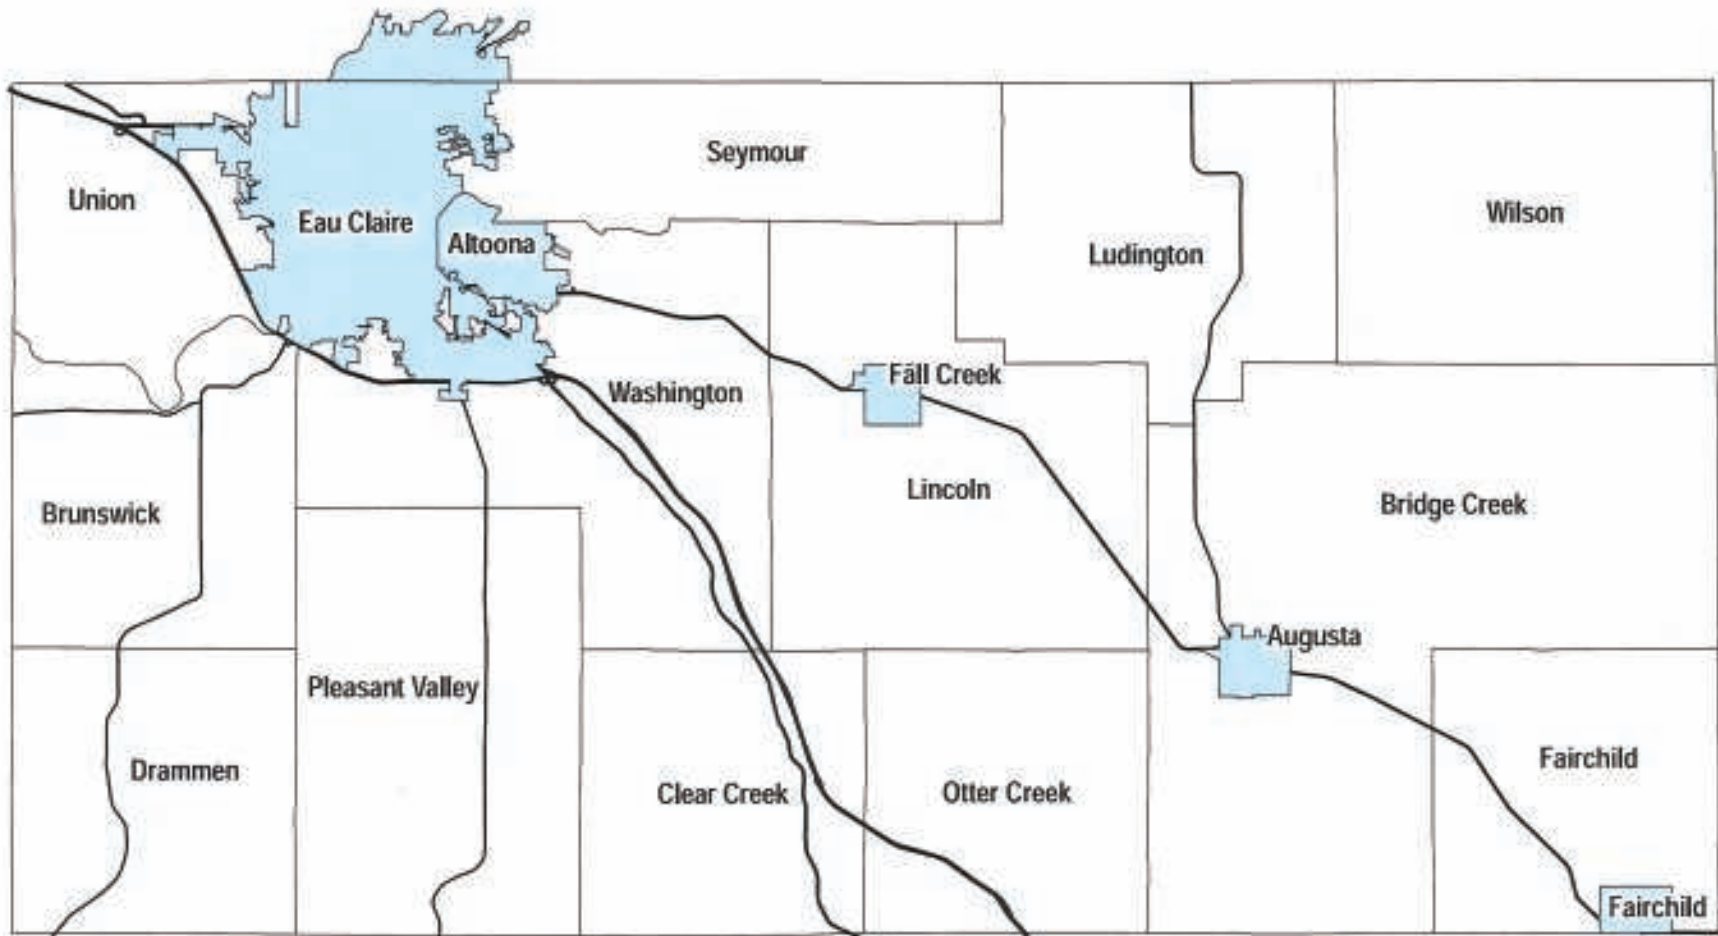

Eau Claire County Storm Water Management and Erosion Control Jurisdictions

Storm Water Management and Erosion Control Jurisdictions

- County Jurisdiction
- Town, City & Village Jurisdiction

0 1 2 4 6 Miles