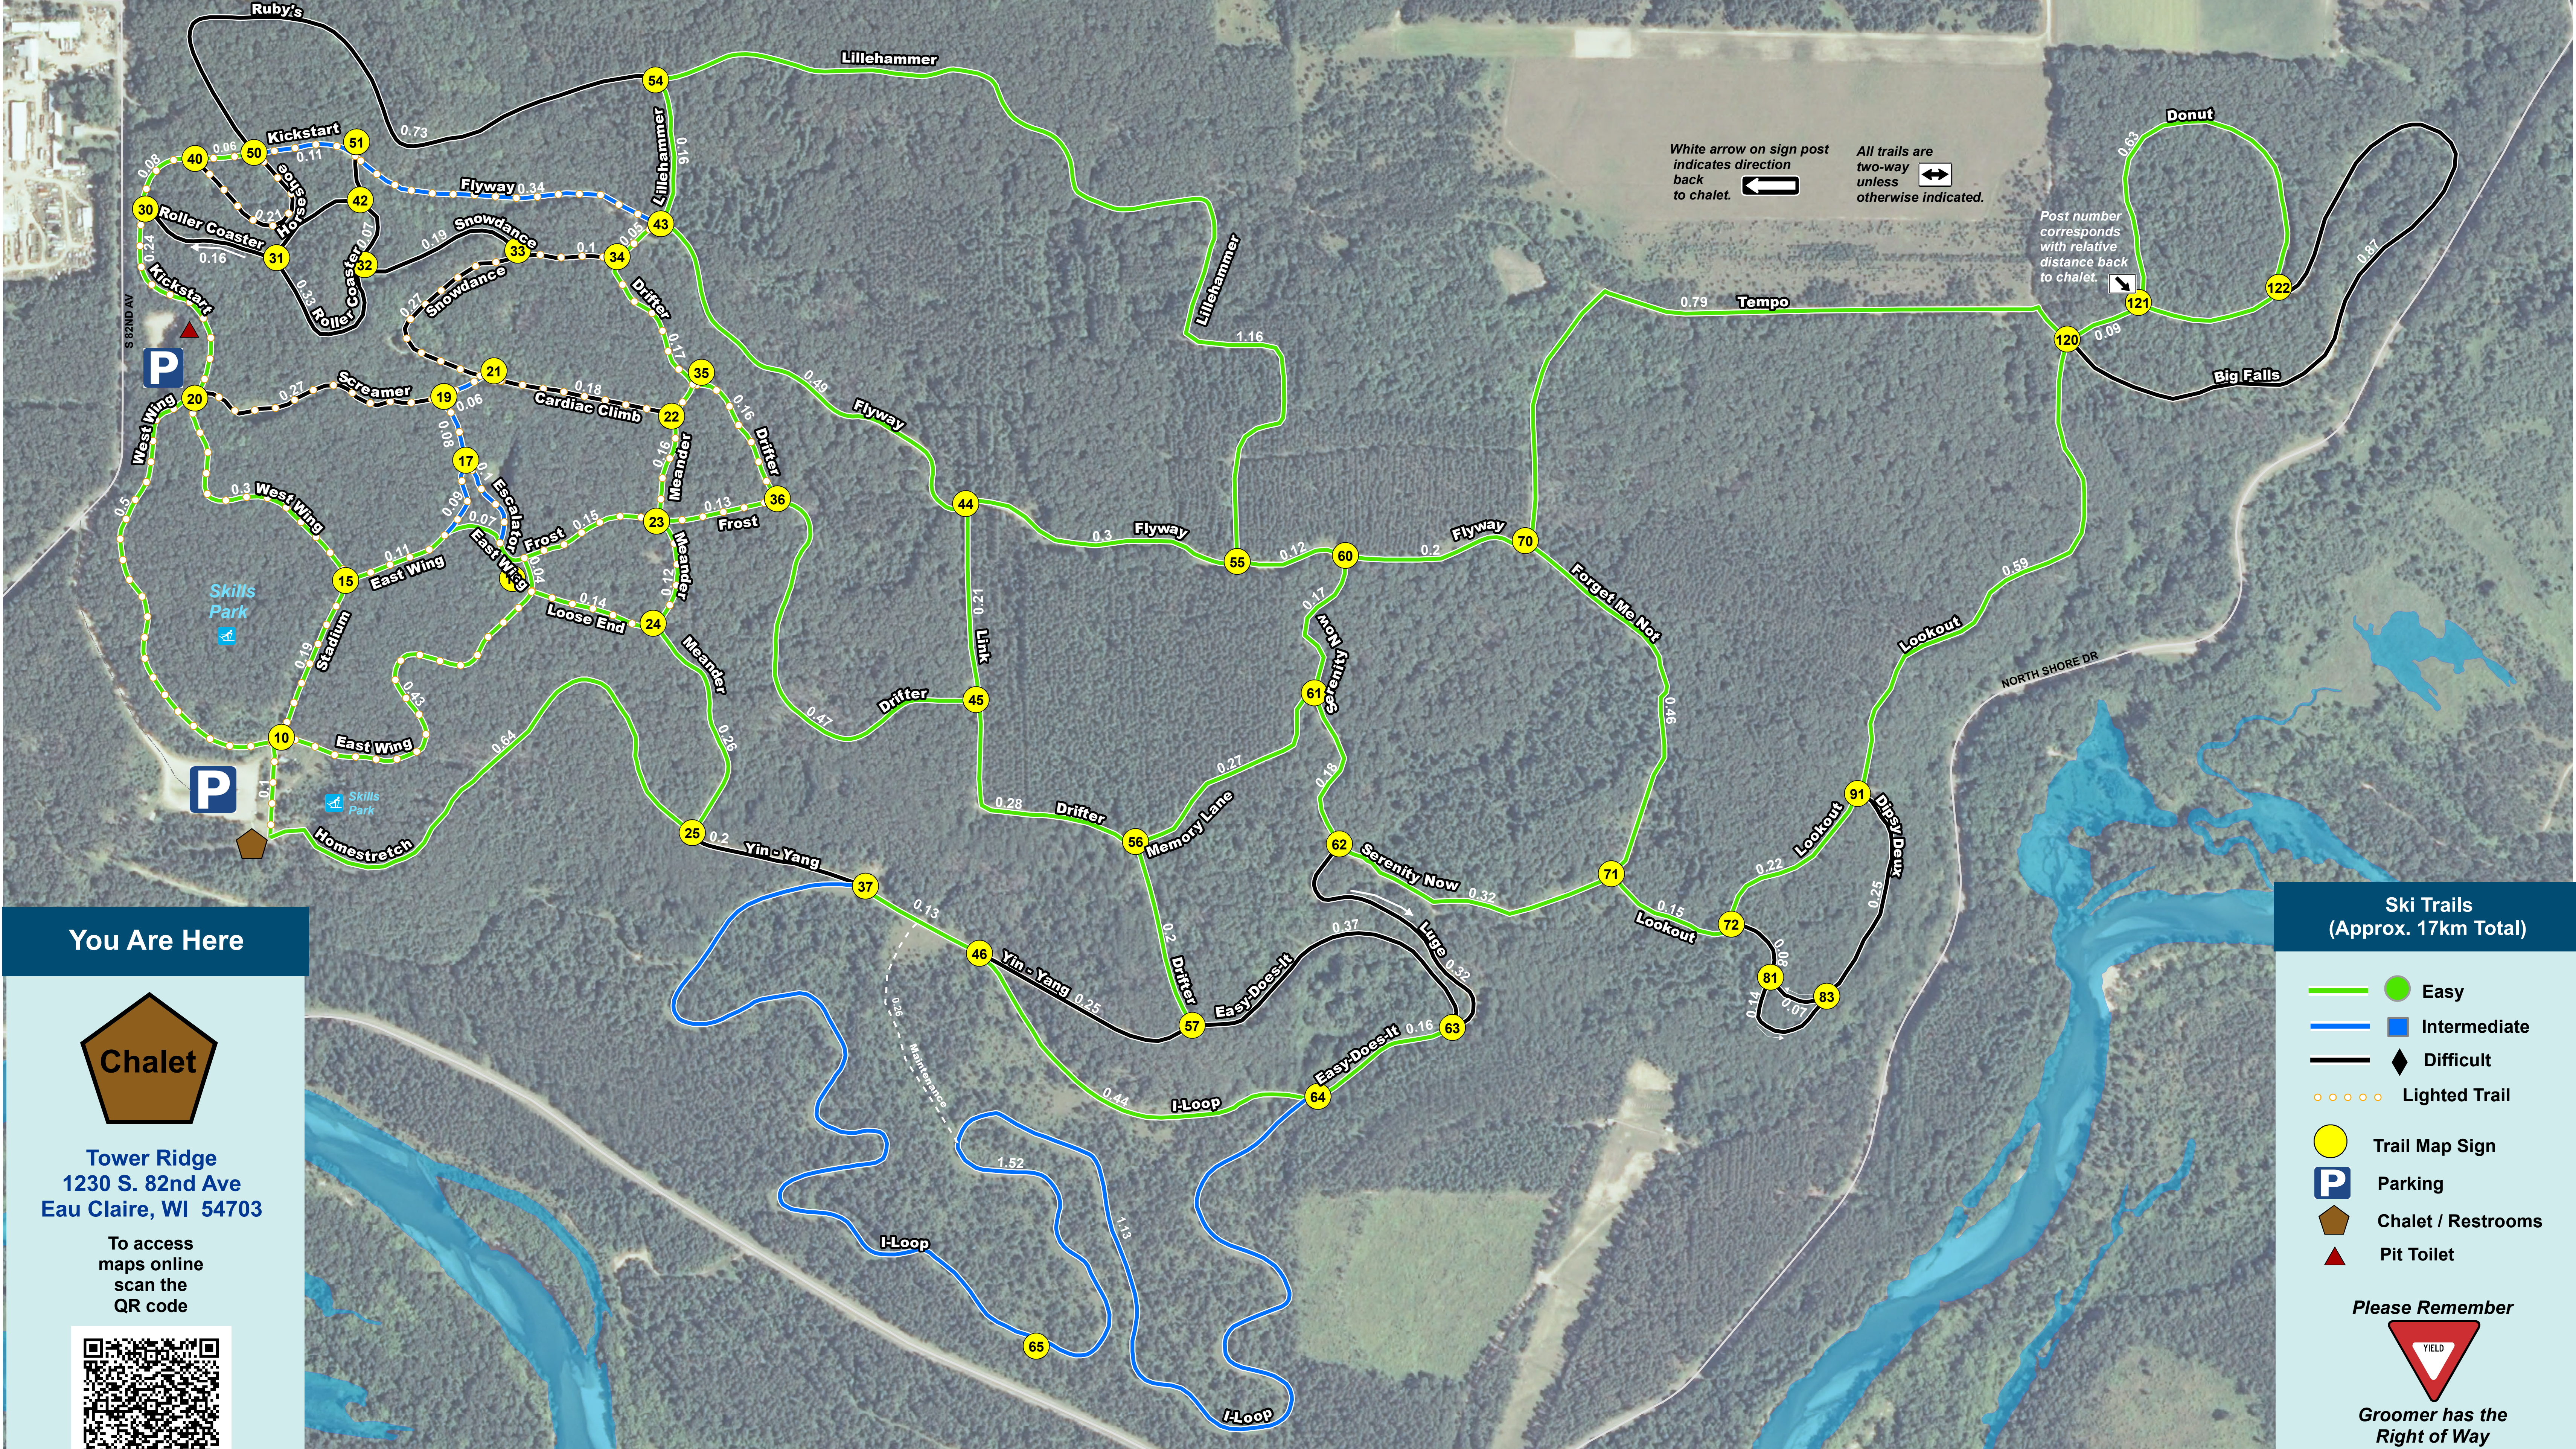

Tower Ridge Recreation Area

White arrow on sign post indicates direction back to chalet.

All trails are two-way unless otherwise indicated.

Post number corresponds with relative distance back to chalet.

You Are Here

Tower Ridge
1230 S. 82nd Ave
Eau Claire, WI 54703

To access maps online scan the QR code

Ski Trails (Approx. 17km Total)

- Easy
- Intermediate
- Difficult
- Lighted Trail
- Trail Map Sign
- Parking
- Chalet / Restrooms
- Pit Toilet

Please Remember

Groomer has the Right of Way