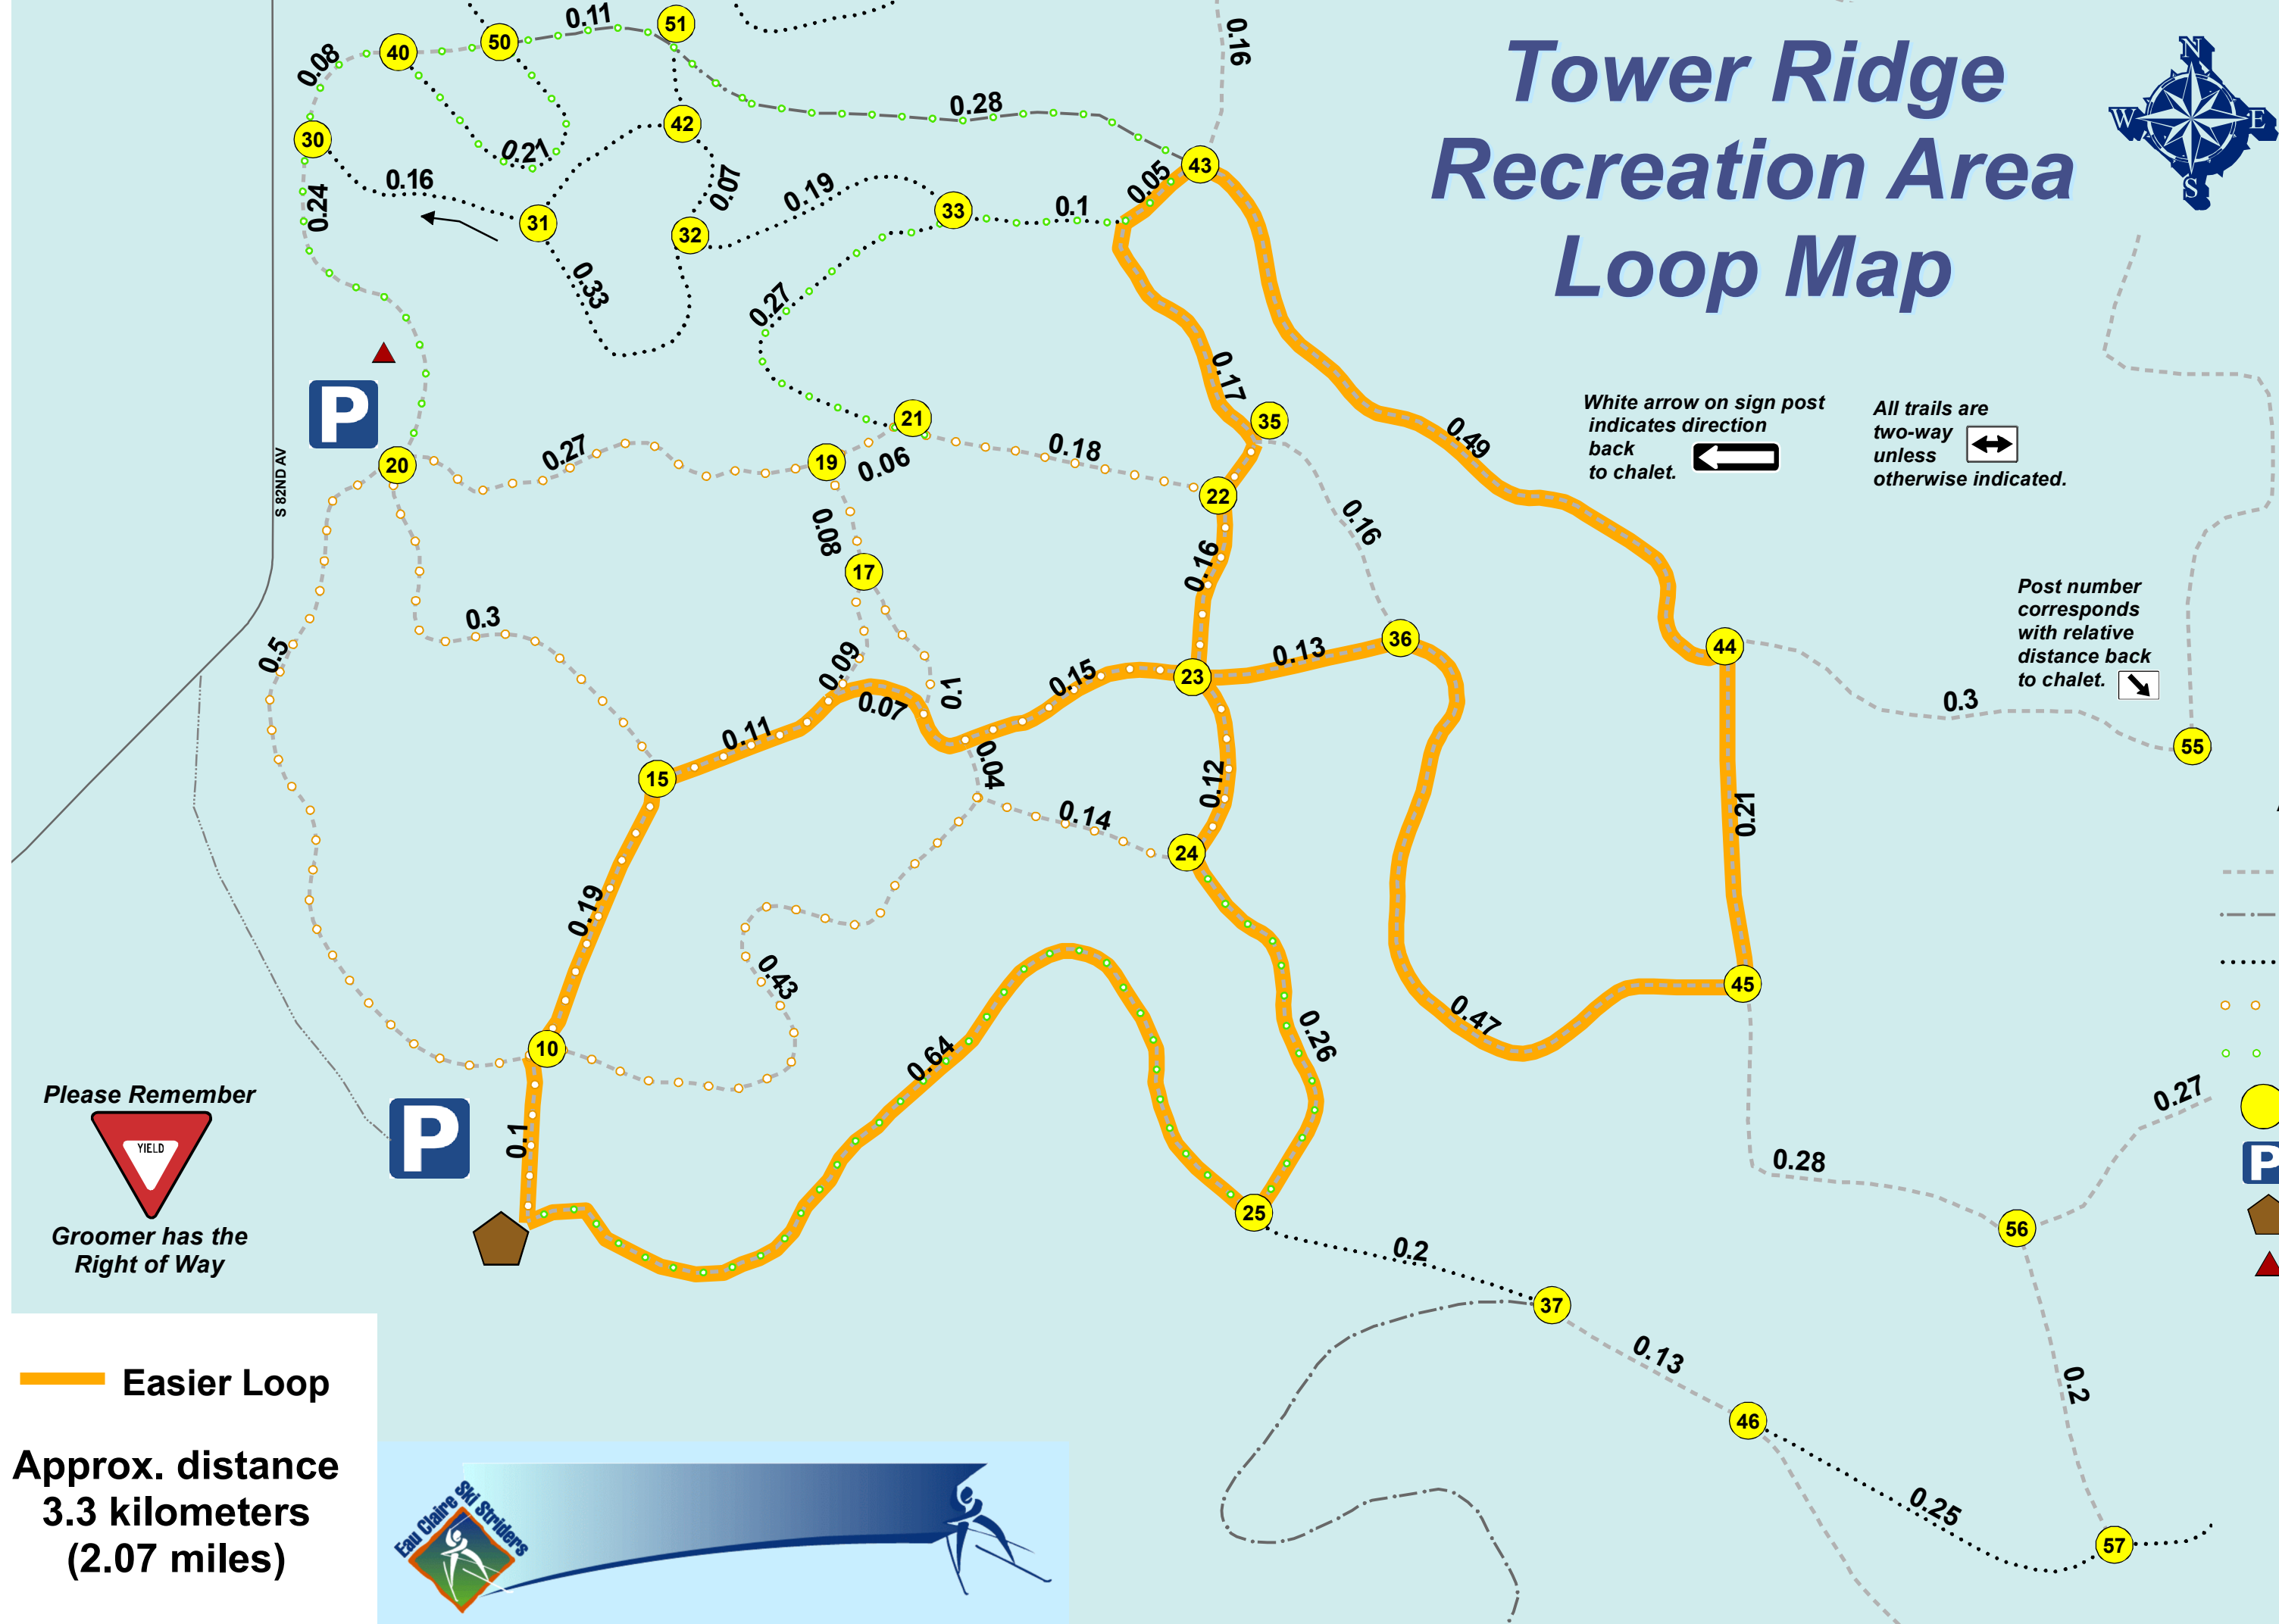

Tower Ridge Recreation Area Loop Map

White arrow on sign post indicates direction back to chalet.

All trails are two-way unless otherwise indicated.

Post number corresponds with relative distance back to chalet.

Please Remember Groomer has the Right of Way

- Ski Trails**
Approx. 17km Total (10.5 miles)
- Easiest
 - Intermediate
 - Most Difficult
 - Lighted Loop
 - Lighted Loop (2019)
 - Trail Map Sign
 - Parking
 - Chalet / Restrooms
 - Pit Toilet

Easier Loop
Approx. distance 3.3 kilometers (2.07 miles)